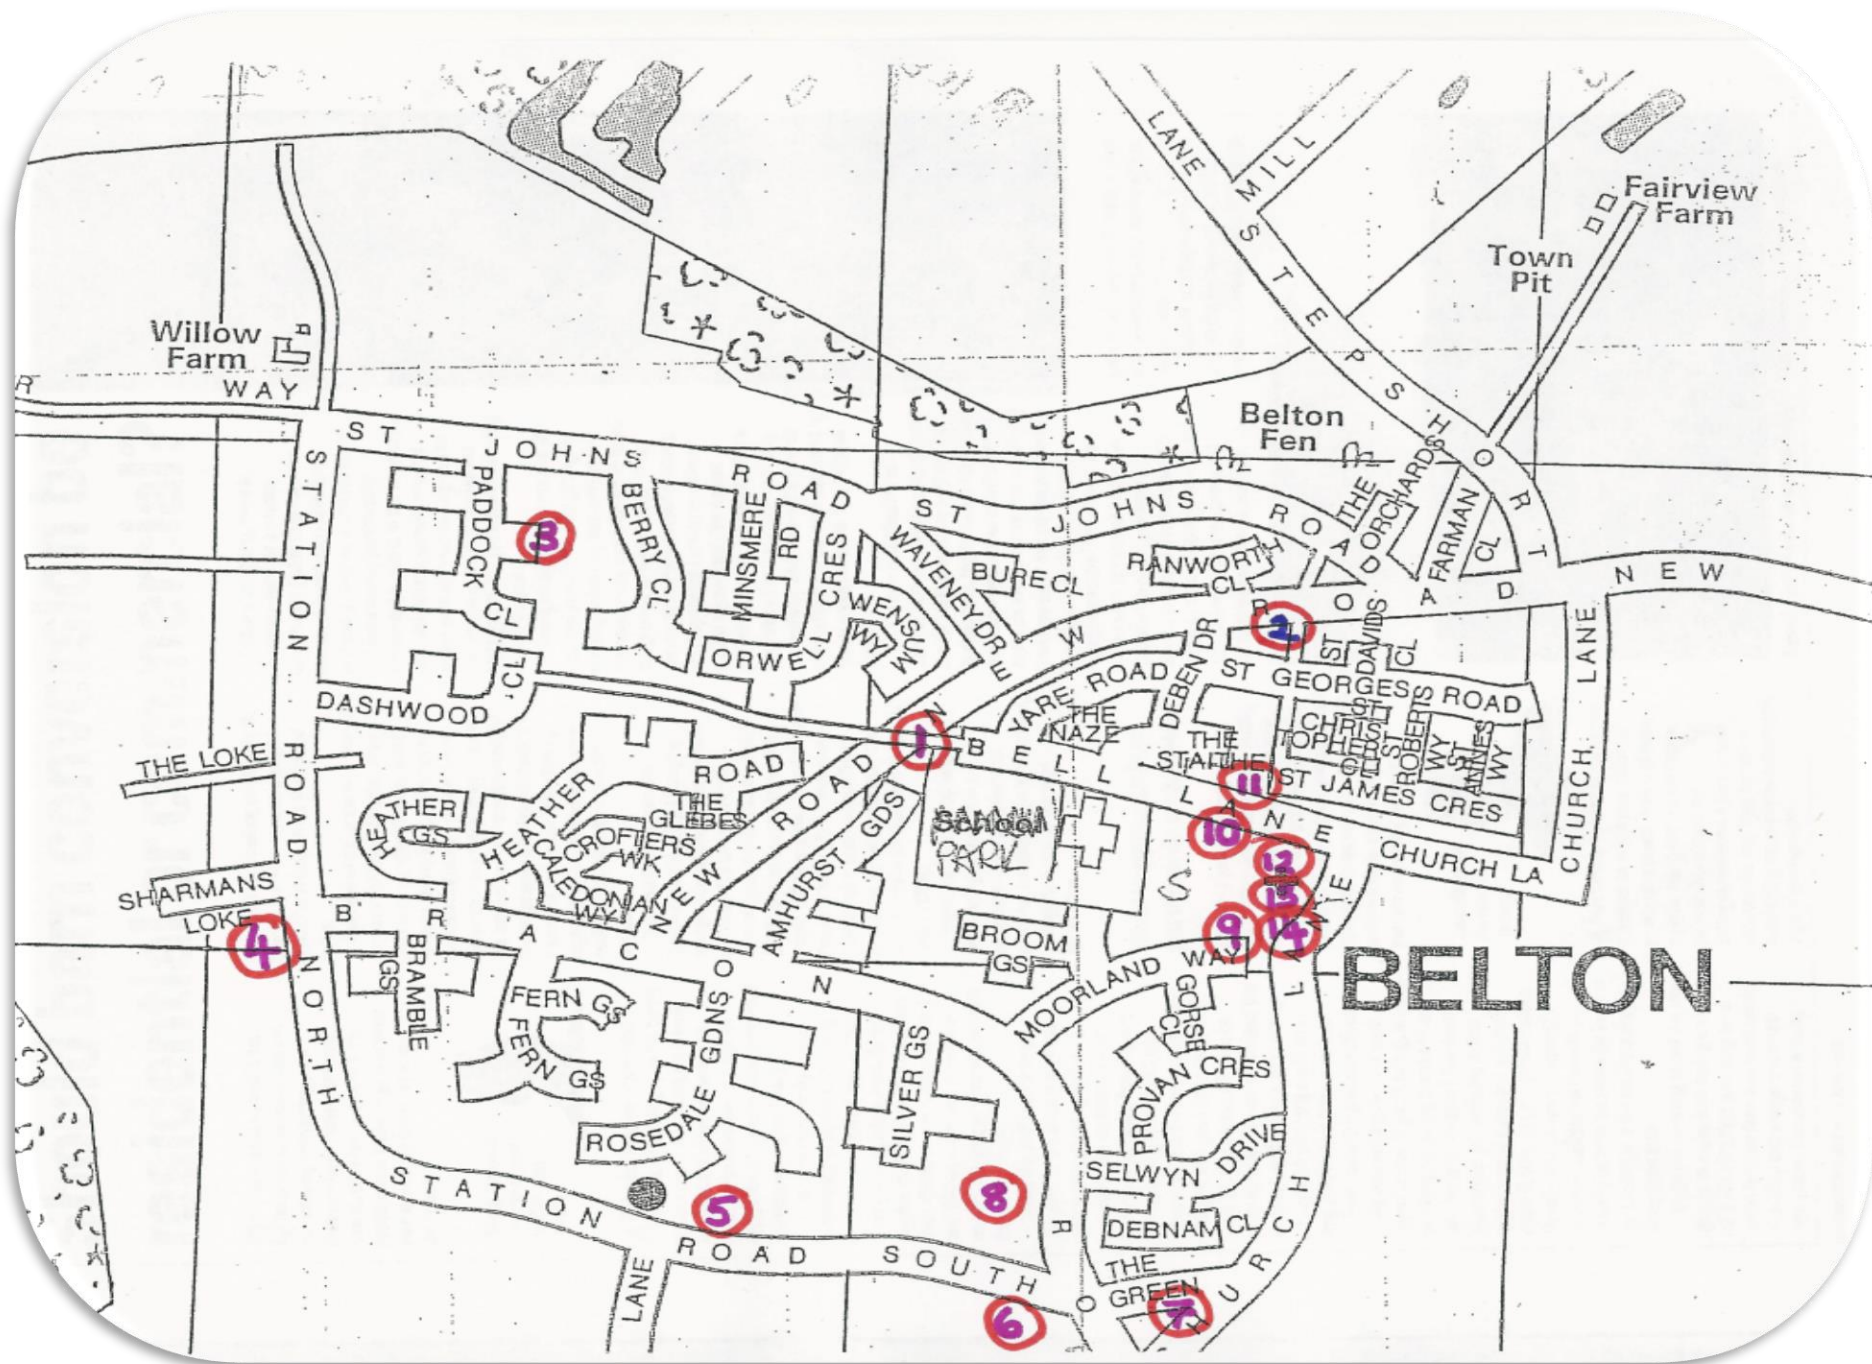

Willow Farm

Fairview Farm

Belton Fen

BELTON

3

1

1

4

10

11

12

13

14

5

8

6

7